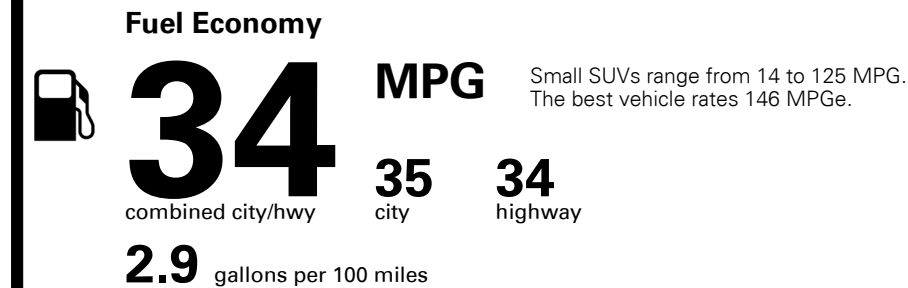

Inland Freight & Handling : \$1,495.00
Total Price : \$52,810.00

Proudly Supporting Hyundai Hope On Wheels and the Fight Against Pediatric Cancer Since 1998

EPA DOT Fuel Economy and Environment

Gasoline Vehicle