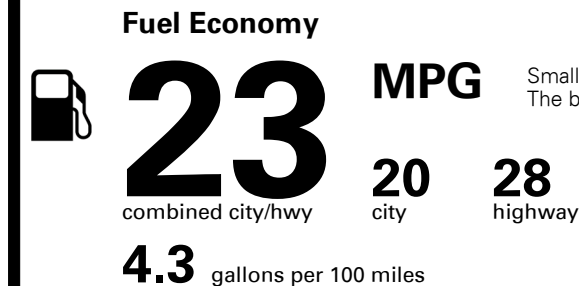

Inland Freight & Handling : \$1,600.00
Total Price : \$52,080.00

Proudly Supporting Hyundai Hope On Wheels and the Fight Against Pediatric Cancer Since 1998

Fuel Economy and Environment

Gasoline Vehicle

Small SUVs range from 14 to 125 MPG. The best vehicle rates 146 MPGe.

You spend
\$2,250

more in fuel costs over 5 years compared to the average new vehicle.

Annual fuel cost
\$2,150

Fuel Economy & Greenhouse Gas Rating (tailpipe only)

Smog Rating (tailpipe only)

This vehicle emits 389 grams CO₂ per mile. The best emits 0 grams per mile (tailpipe only). Producing and distributing fuel also create emissions; learn more at fueleconomy.gov.