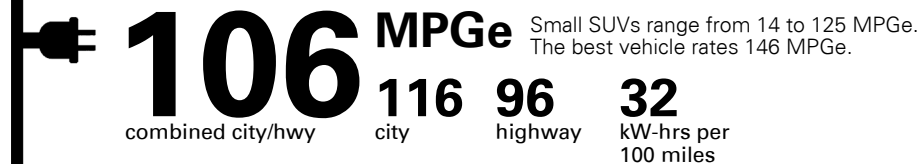

Fuel Economy

You save $4,500 in fuel costs over 5 years compared to the average new vehicle.

Driving Range

Annual fuel cost $800