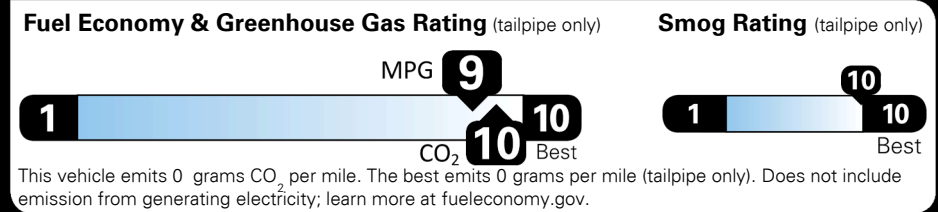

## Fuel Economy and Environment

**You save \$3,500**  
in fuel costs over 5 years compared to the average new vehicle.

**Annual fuel cost \$1,000**

Actual results will vary for many reasons, including driving conditions and how you drive and maintain your vehicle. The average new vehicle gets 29 MPG and costs \$8,500 to fuel over 5 years. Cost estimates are based on 15,000 miles per year at \$0.17 per kW-hr. MPGe is miles per gasoline gallon equivalent. Vehicle emissions are a significant cause of climate change and smog.