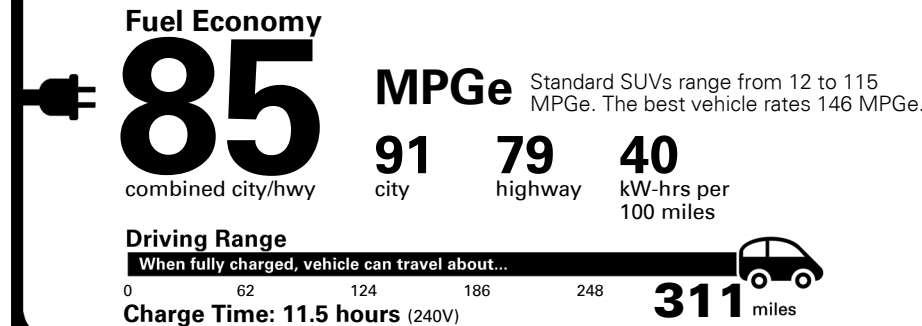

COMFORT & CONVENIENCE(cont.)

- Highway Driving Assist
- Surround View Monitor
- 3-Zone Automatic Temperature Control
- Head-Up Display
- Digital Rearview Mirror w/ HomeLink®
- Hands-Free Smart Power Liftgate w/ Auto Open
- 12.3" Digital Instrument Cluster
- Ambient Interior Lighting
- Sliding Front Center Console
- Rear Side Window Sunshades
- Front & Rear USB Ports
- Vehicle to Load (V2L) 120V Interior Outlet
- Tire Mobility Kit (in lieu of spare tire)

MULTIMEDIA & CONNECTIVITY

- 12.3" Navigation System w/ AM/FM/HD Radio™
- SiriusXM® Radio w/ 90-Day trial subscription; not available in AK & HI
- Bose® Premium Audio
- Wireless Android Auto™ & Apple CarPlay®
- Wireless Phone Charger
- Hyundai Digital Key
- Bluelink+ All-Inclusive Connected Services (enrollment required)
- Wi-Fi Hotspot (trial w/ Bluelink®)
- Full Battery Charge

Manufacturer's Suggested Retail Price: **$74,990.00**

ADDED FEATURES:

- *Cargo Blocks $30.00
- *Carpeted Floor Mats $245.00
- *Cargo Net $60.00
- *First Aid Kit $45.00
- *Tow & Go Package $705.00
- Tow Hitch & Ball Mount Kit

Inland Freight & Handling : $1,600.00
Total Price : **$77,675.00**

Proudly Supporting Hyundai Hope On Wheels and the Fight Against Pediatric Cancer Since 1998.

Fuel Economy and Environment

You save $3,500
in fuel costs over 5 years compared to the average new vehicle.

Annual fuel cost $1,000